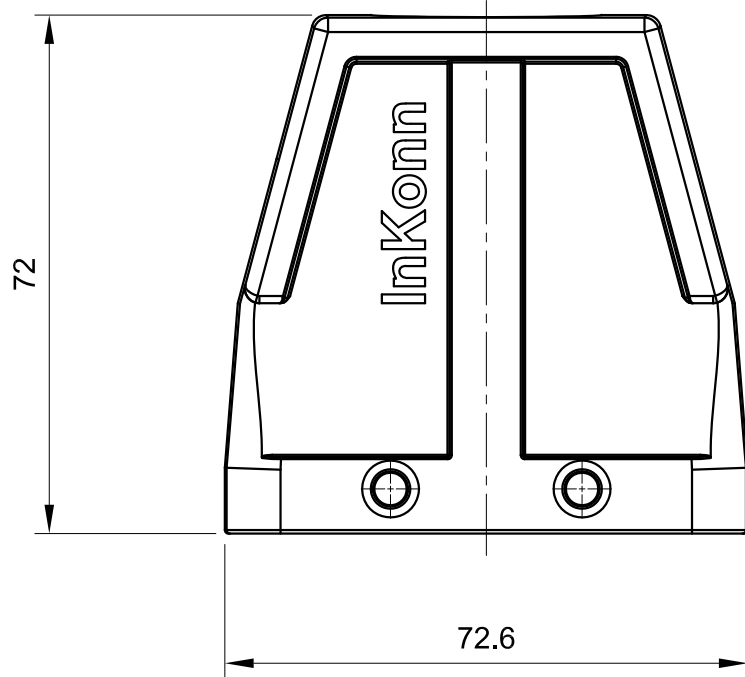

B

B

C

C

D

D

 All Dimensions in mm Original Size DIN A4	Date 2019-07-10	Drawing No. TC2632807	Rev. A00	Scale 1:1
	 InKonn® InKonn (Suzhou) Electric Technology Co.,Ltd.	Part No. 10 11 010 1340	Created by Shuxu Huang	Checked by Yiyi Luo
Type Name HB10-HNE-QB				