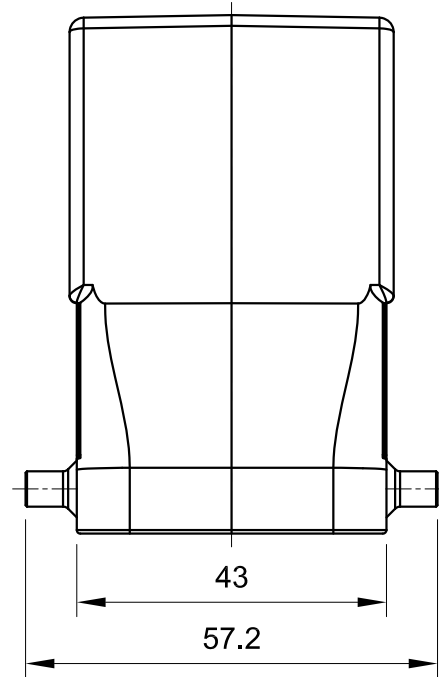

B

B

C

C

D

D

 All Dimensions in mm Original Size DIN A4	Date 2019-07-10	Drawing No. TC2632807	Rev. A00	Scale 1:1
	 InKonn® InKonn (Suzhou) Electric Technology Co.,Ltd.	Part No. 10 11 010 1340	Created by Shuxu Huang	Checked by Yiyi Luo
Type Name HB10-HNE-QB				

1

2

3

4

5

6